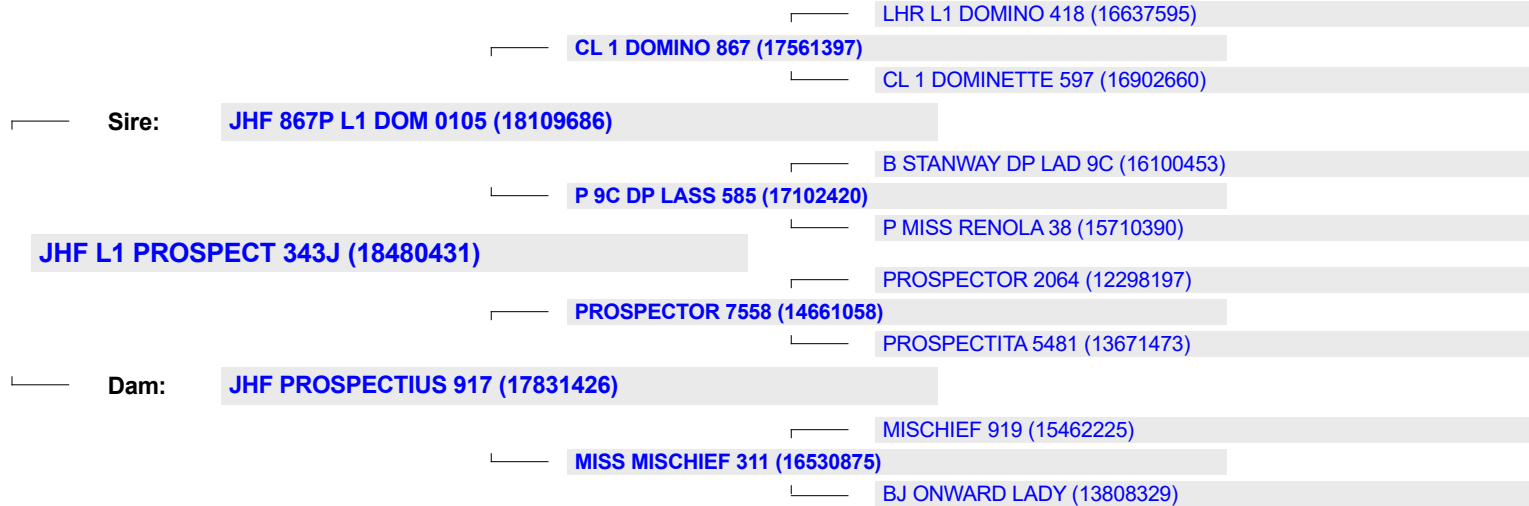

AMERICAN HEREFORD ASSOCIATION
 11500 N Ambassador Drive, Suite 410, Kansas City, Missouri 64153
PERFORMANCE PEDIGREE

NAME: JHF L1 PROSPECT 343J
CALVED: Apr 20, 1983
BREEDER: BRIAN LEE JACKSON

SEX: COW
LE:
OWNER(S): BRAD ALAN JACKSON

HPS: HORNED
REGISTRY NUMBER: 18480431

EPD VALUES	CE EPD	BW EPD	WW EPD	YW EPD	DMI EPD	SC EPD	SCF EPD	MM EPD	MG EPD	MCE EPD	MCW EPD	UDDR EPD	TEAT EPD	CW EPD	FAT EPD	REA EPD	MARB EPD	BMI\$	BIIS\$	CHBS\$
ANIMAL	+4.4 (.08)	+1.7 (.12)	+16 (.11)	+38 (.11)	-0.8 (.04)	+0.6 (.06)	+20.8 (.07)	+12 (.12)	+20 (-)	+1.7 (.06)	+52 (.07)	+1.00 (.09)	+0.90 (.10)	+40 (.04)	-0.015 (.04)	+0.07 (.04)	+0.17 (.04)	+\$396 (-)	+\$437 (-)	+\$104 (-)
SIRE	+3.4 (.09)	+2.0 (.13)	+16 (.14)	+39 (.14)	-0.8 (.05)	+0.2 (.06)	+19.6 (.07)	+9 (.17)	+17 (-)	+1.9 (.09)	+61 (.09)	+0.90 (.12)	+0.90 (.13)	+35 (.05)	-0.015 (.04)	-0.03 (.03)	+0.08 (.03)	+\$368 (-)	+\$403 (-)	+\$89 (-)
DAM	+4.7 (.13)	+1.8 (.19)	+18 (.17)	+39 (.18)	-0.7 (.06)	+1.0 (.14)	+22.3 (.16)	+16 (.17)	+25 (-)	+2.2 (.14)	+43 (.15)	+1.00 (.17)	+1.00 (.17)	+46 (.12)	-0.005 (.12)	+0.19 (.13)	+0.25 (.11)	+\$429 (-)	+\$478 (-)	+\$117 (-)