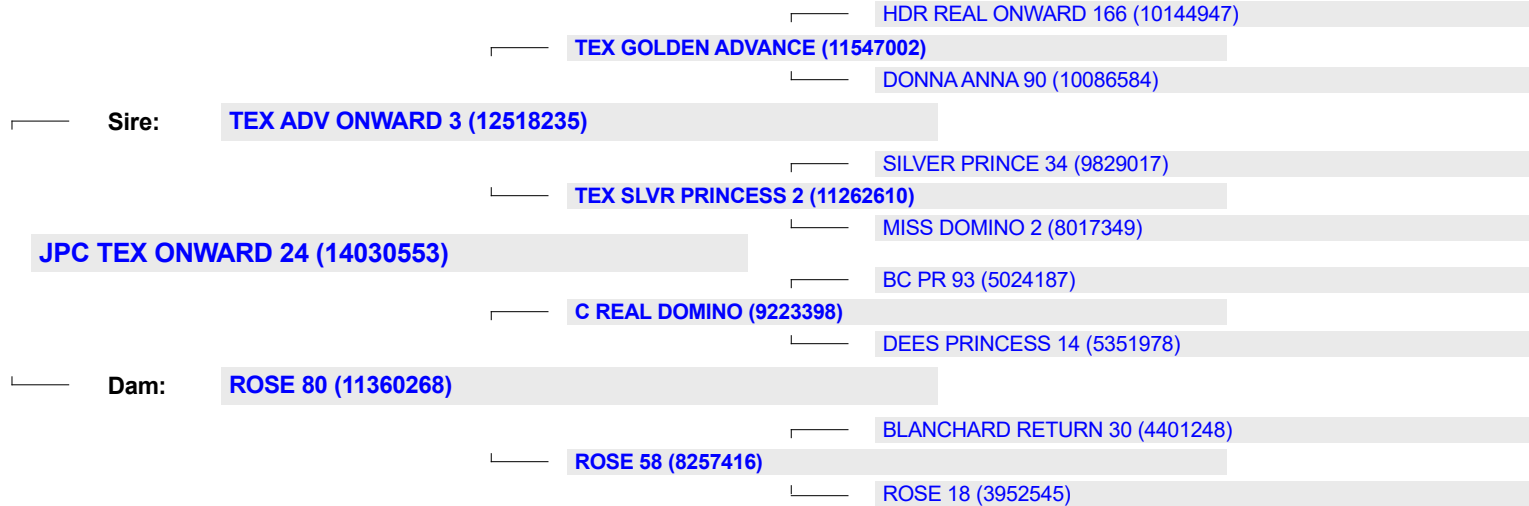

AMERICAN HEREFORD ASSOCIATION
11500 N Ambassador Drive, Suite 410, Kansas City, Missouri 64153
PERFORMANCE PEDIGREE

NAME: JPC TEX ONWARD 24
CALVED: Nov 07, 1965
BREEDER: J P CALLIHAM

SEX: BULL
LE: 523
OWNER(S): MULTIPLE OWNERS

HPS: HORNED
REGISTRY NUMBER: 14030553

KANSAS STATE UNIVERSITY

EPD VALUES	CE EPD	BW EPD	WW EPD	YW EPD	DMI EPD	SC EPD	SCF EPD	MM EPD	MG EPD	MCE EPD	MCW EPD	UDDR EPD	TEAT EPD	CW EPD	FAT EPD	REA EPD	MARB EPD	BMI$	BI$	CHB$
ANIMAL																				
SIRE																				
DAM																				

	ANIMAL PERFORMANCE			PROGENY			SIRE PERFORMANCE	PROGENY			DAM PERFORMANCE	PROGENY					
	NUMBER	AVERAGES		NUMBER	AVERAGES			NUMBER	AVERAGES			NUMBER	AVERAGES				
Birth Wt. (%)								1	93.0								
Weaning Wt. (%)	8	96.8		85	95.4			85	95.4								
Yearling Wt. (%)	4	96.5		24	94.1			24	94.1								
Yearling Ht. (Frame)																	
Yr. Scr. Cir. (cm)																	
Fat Depth (%)																	
Ribeye Area (%)																	
IMF (%)																	
Daughters	62	Calves	175	Ratio	99.1	Daughters	274	Calves	1068	Ratio	99.0	Daughters	1	Calves	1	Ratio	92.0

PERFORMANCE AS OF: Jun 22, 2026

SECRETARY, AMERICAN HEREFORD ASSOCIATION